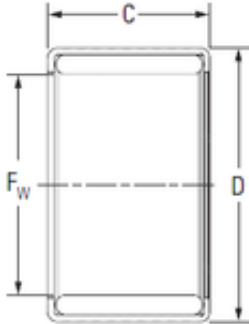

### KOYO Y2414 needle roller bearings

Bearing No. Y2414

Size	38.1x47.625x22.22 mm
Bore Diameter	38,1 mm
Outer Diameter	47,625 mm
Width	22,22 mm
Fw	38,1 mm
D	47,625 mm
C	22,22 mm
Weight	0,088 Kg
Basic dynamic load rating (C)	38,6 kN
Basic static load rating (C0)	87,6 kN

Y2414 Bearing 2D drawings and 3D CAD models