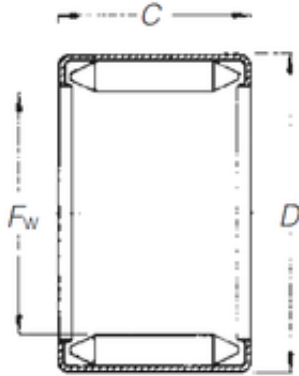

### Timken DL 30 16 needle roller bearings

Bearing No. DL 30 16

Size	30x38x16 mm
Bore Diameter	30 mm
Outer Diameter	38 mm
Width	16 mm
Fw	30 mm
D	38 mm
C	16 mm
Weight	0,04 Kg
Basic dynamic load rating (C)	21,7 kN
Basic static load rating (C0)	46,5 kN
(Grease) Lubrication Speed	6500 r/min

DL 30 16 Bearing 2D drawings and 3D CAD models