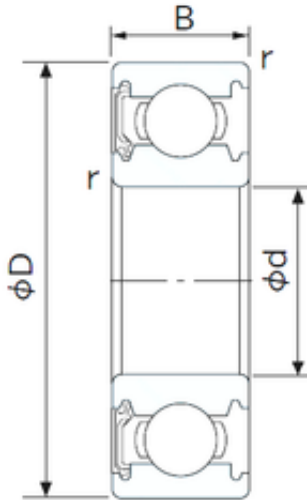

## Stainless steel bearing equipment Co....

6002nse Bearing 2D drawings and 3D CAD models

Japan NACHI Bearing 6002nse 6007-2nse  
6901-2nse Ball Bearing for Housekeeping  
Appliance

Bearing No. 6002nse

Size	15x32x9 mm
Bore Diameter	15 mm
Outer Diameter	32 mm
Width	9 mm
d	15 mm
D	32 mm
B	9 mm
C	9 mm
r min.	0.3 mm
da min.	17 mm
Da max.	30 mm
ra max.	0.3 mm
Weight	0.032 Kg
Basic dynamic load rating (C)	5,6 kN
Basic static load rating (C0)	2,84 kN
(Grease) Lubrication Speed	14000 r/min